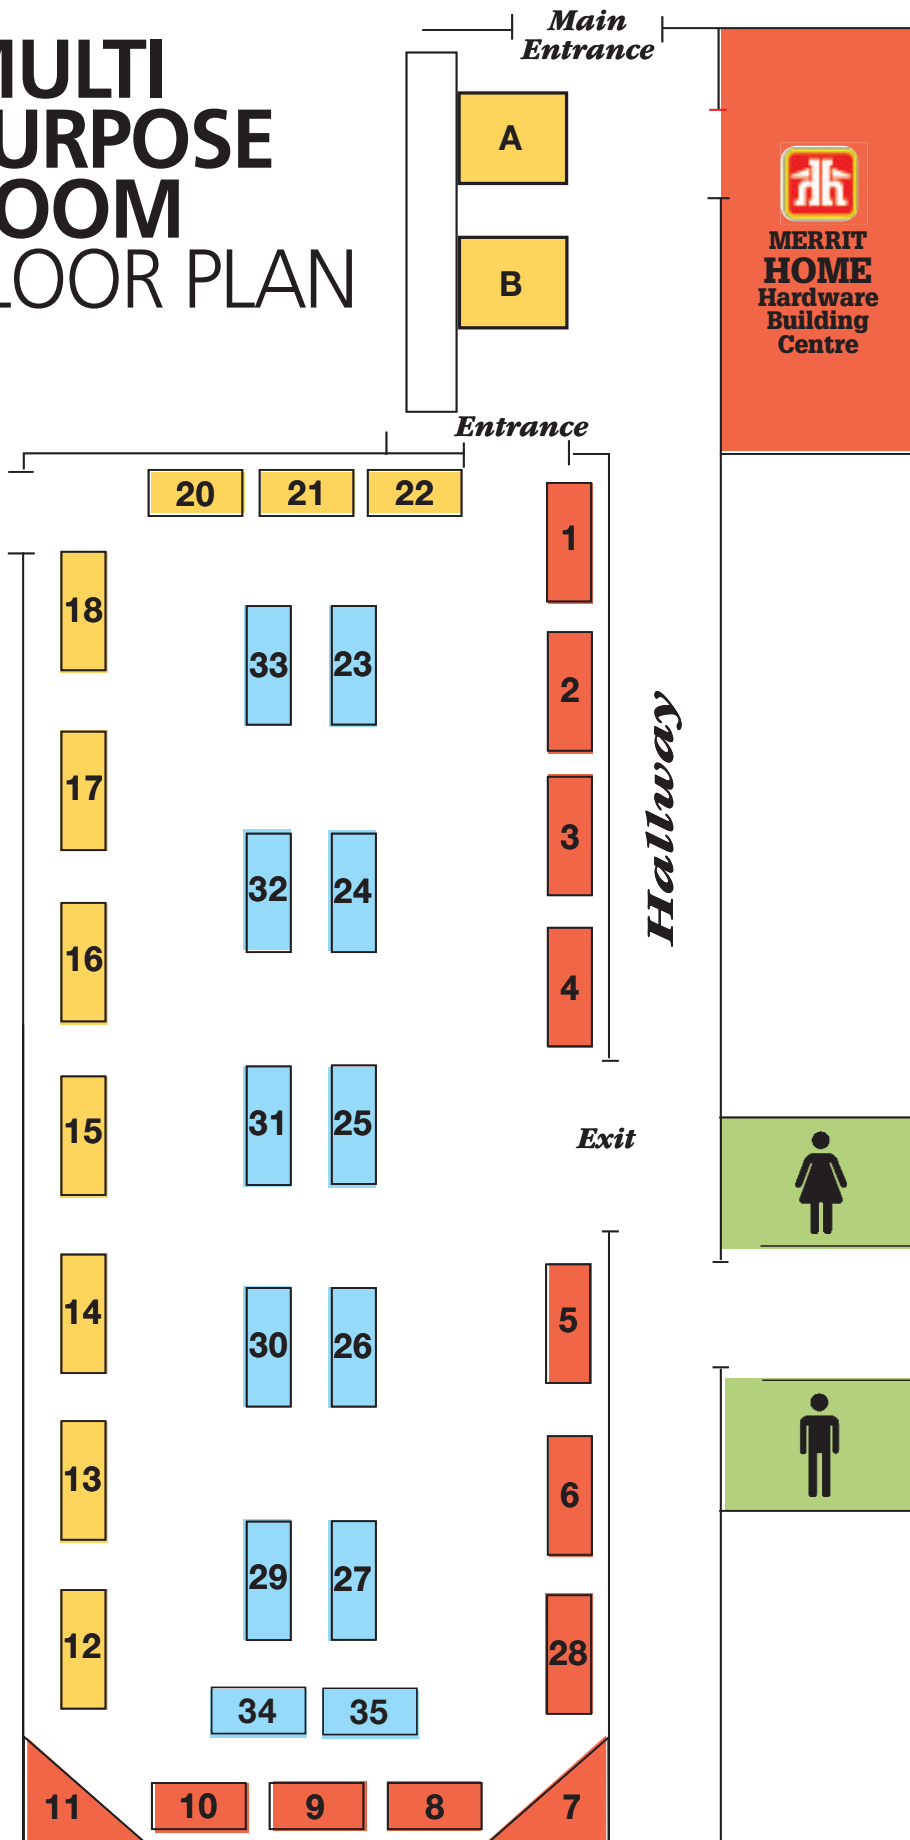

# MULTI PURPOSE ROOM FLOOR PLAN

# MULTI PURPOSE ROOM EXHIBITORS

- |                |                                   |   |                              |
|----------------|-----------------------------------|---|------------------------------|
| <b>24</b>      | Adventure Haliburton              | <b>15</b>   | Multimenu Pet foods          |
| <b>16</b>      | All State Insurance               | <b>A</b>  | Natural Light Home Solutions |
| <b>27</b>      | Andrew Sewing                     | <b>30</b>   | Original Flame               |
| <b>29</b>      | BDO Canada Ltd                    | <b>17</b>   | Oshawa Travel                |
| <b>21</b>      | Culligan Water                    | <b>1</b>  | Patefacio Design             |
| <b>26</b>      | Dr Screen                         | <b>14</b>   | Pioneer Water Conditioning   |
| <b>28</b>      | Dunlop Heating                    | <b>2</b>  | Rapport Credit Union         |
| <b>34</b>      | Elite Window Cleaning             | <b>22</b>   | Rebecca Prout– Scentsy       |
| <b>20</b>      | Fifth Avenue Collection Jewellery | <b>25</b>   | RBC Josh Humber              |
| <b>35</b>      | FWO Insurance                     | <b>B</b>  | T-booth Mobile               |
| <b>32</b>      | Hear Right Canada                 | <b>4</b>  | The Gardener Peterborough    |
| <b>3</b>       | Interlock Industries              | <b>7-11</b>   | The Hot Tub People           |
| <b>5&amp;6</b> | Karl Metcalf Home Improvements    | <b>12 &amp; 13</b>  | Thousand Island Docks        |
| <b>31</b>      | Kawartha Heights Retirement       | <b>33</b>   | United Trades Inc            |
| <b>18</b>      | Mr. Bamboo                        |  | Washrooms                    |
|                |                                   | <b>23</b>   | Woodworks                    |